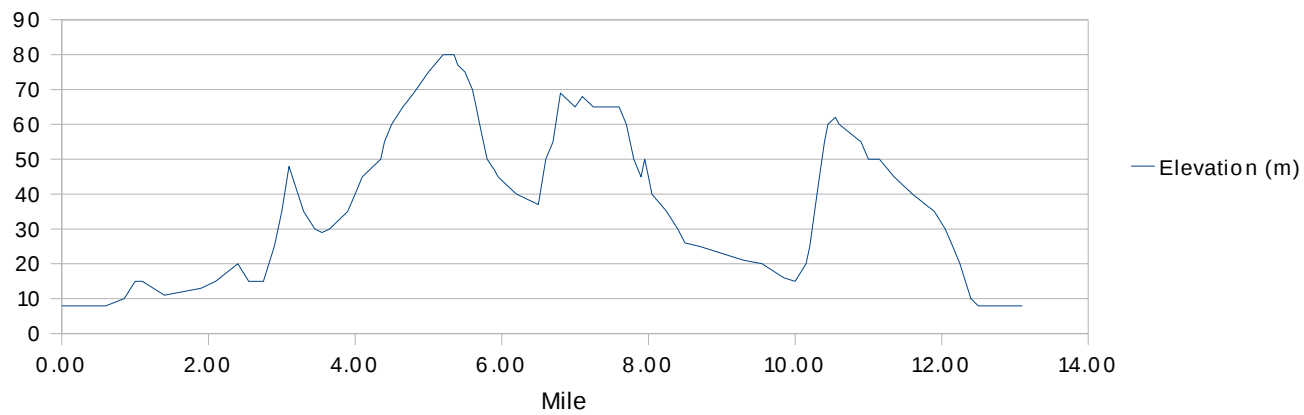

Dartford Half Marathon 2010

Elevation Profile

^
Parsonage Lane
^
Rabbits Road
^
Gills Road
^
Gore Road